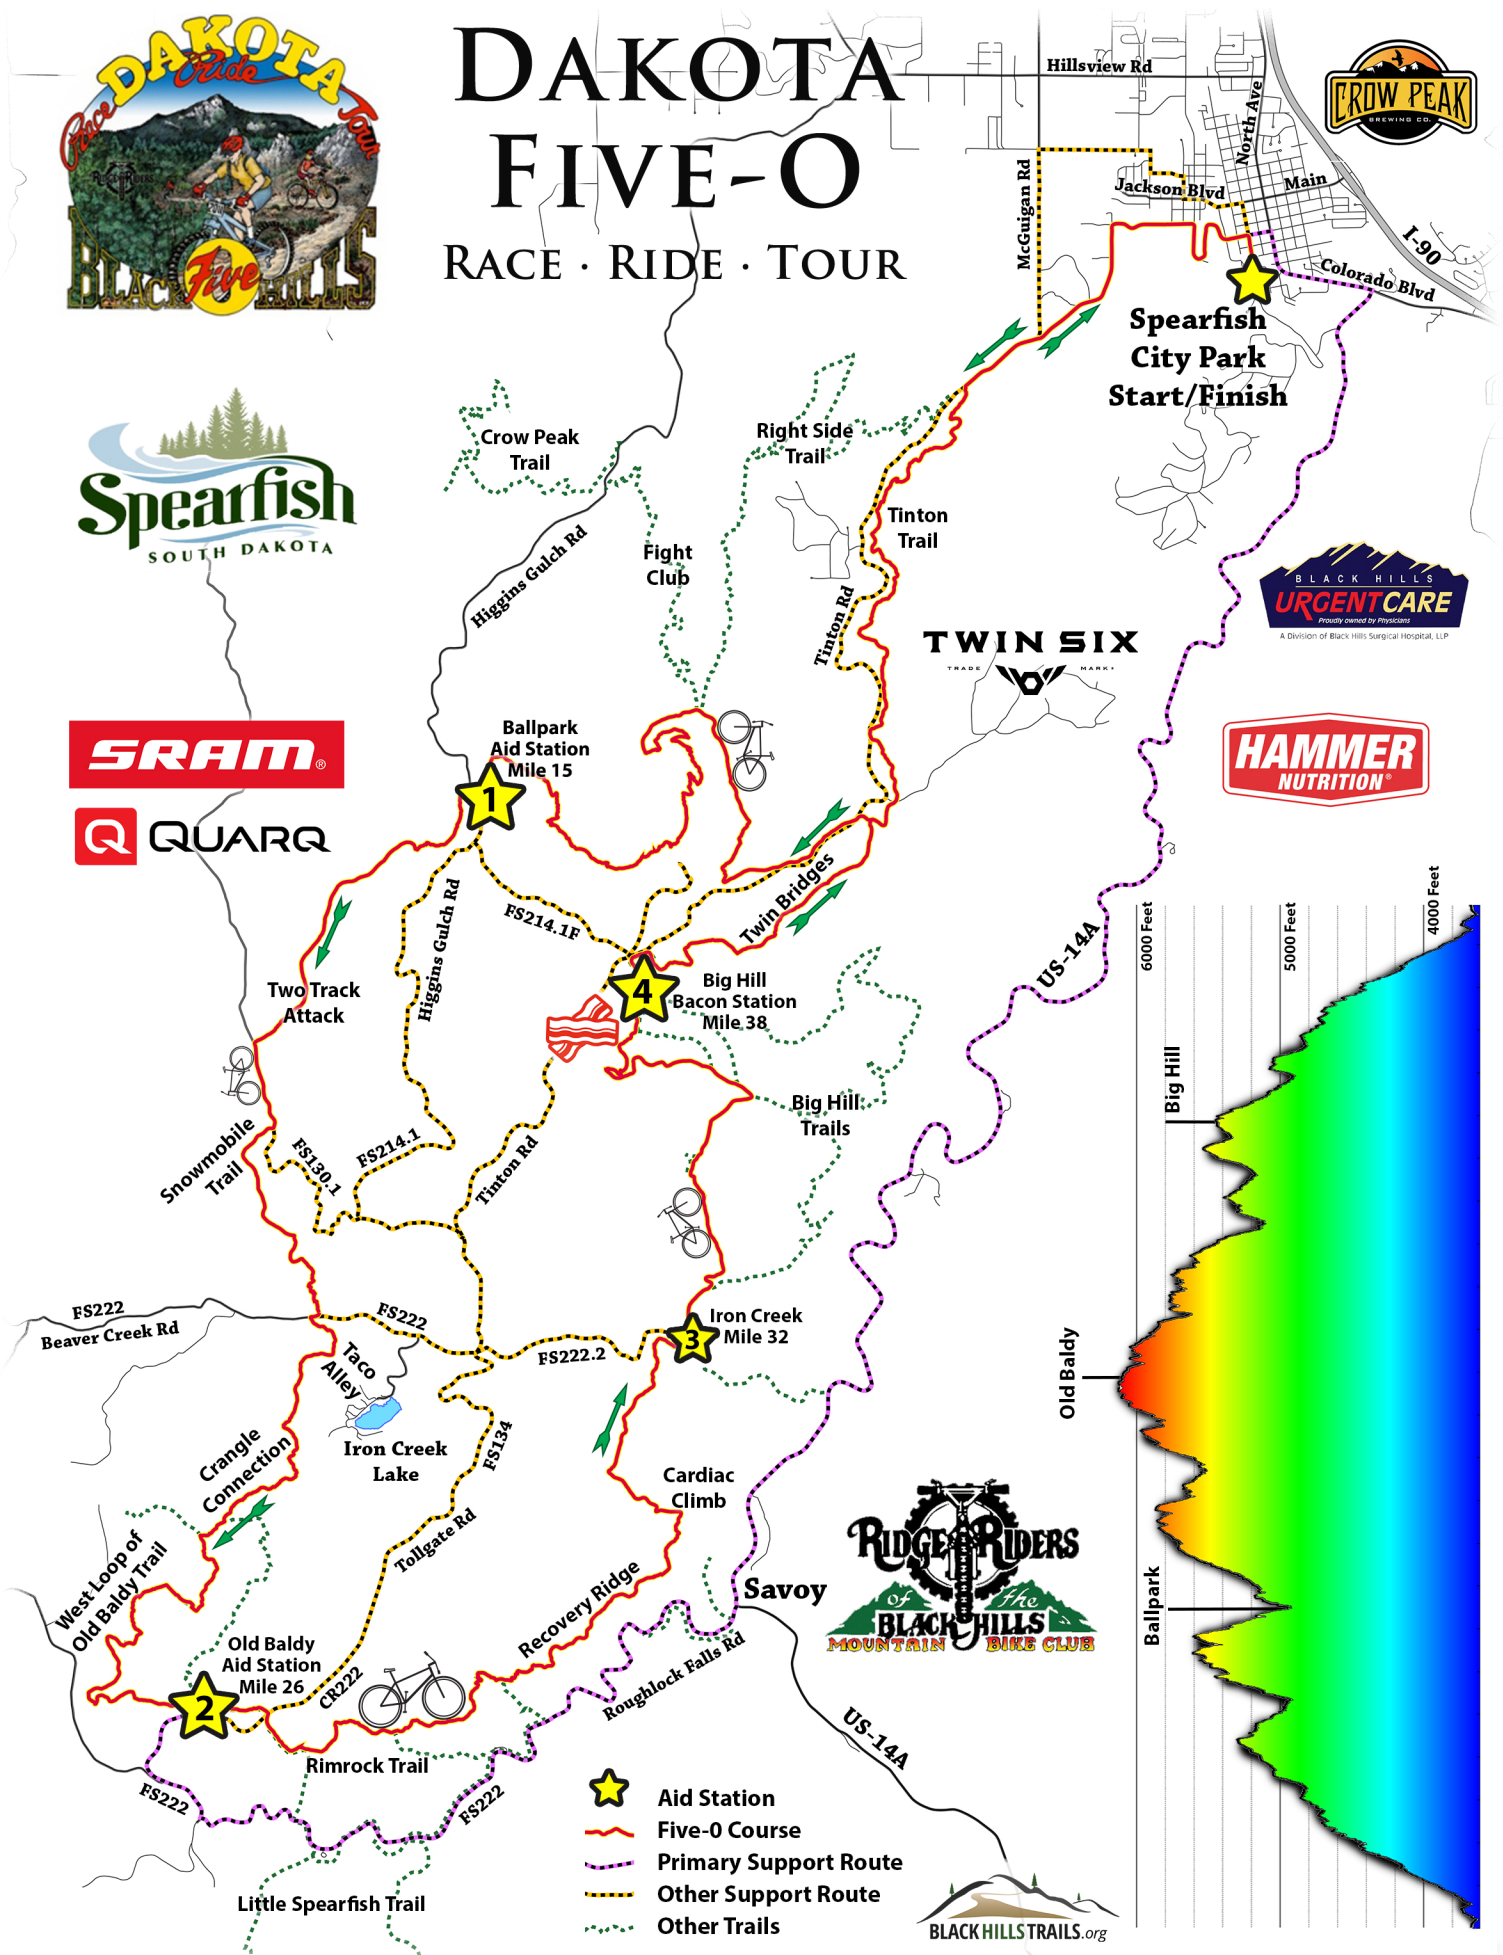

# DAKOTA FIVE-O

RACE · RIDE · TOUR

**Spearfish City Park**  
Start/Finish

- Aid Station
- Five-O Course
- Primary Support Route
- Other Support Route
- Other Trails